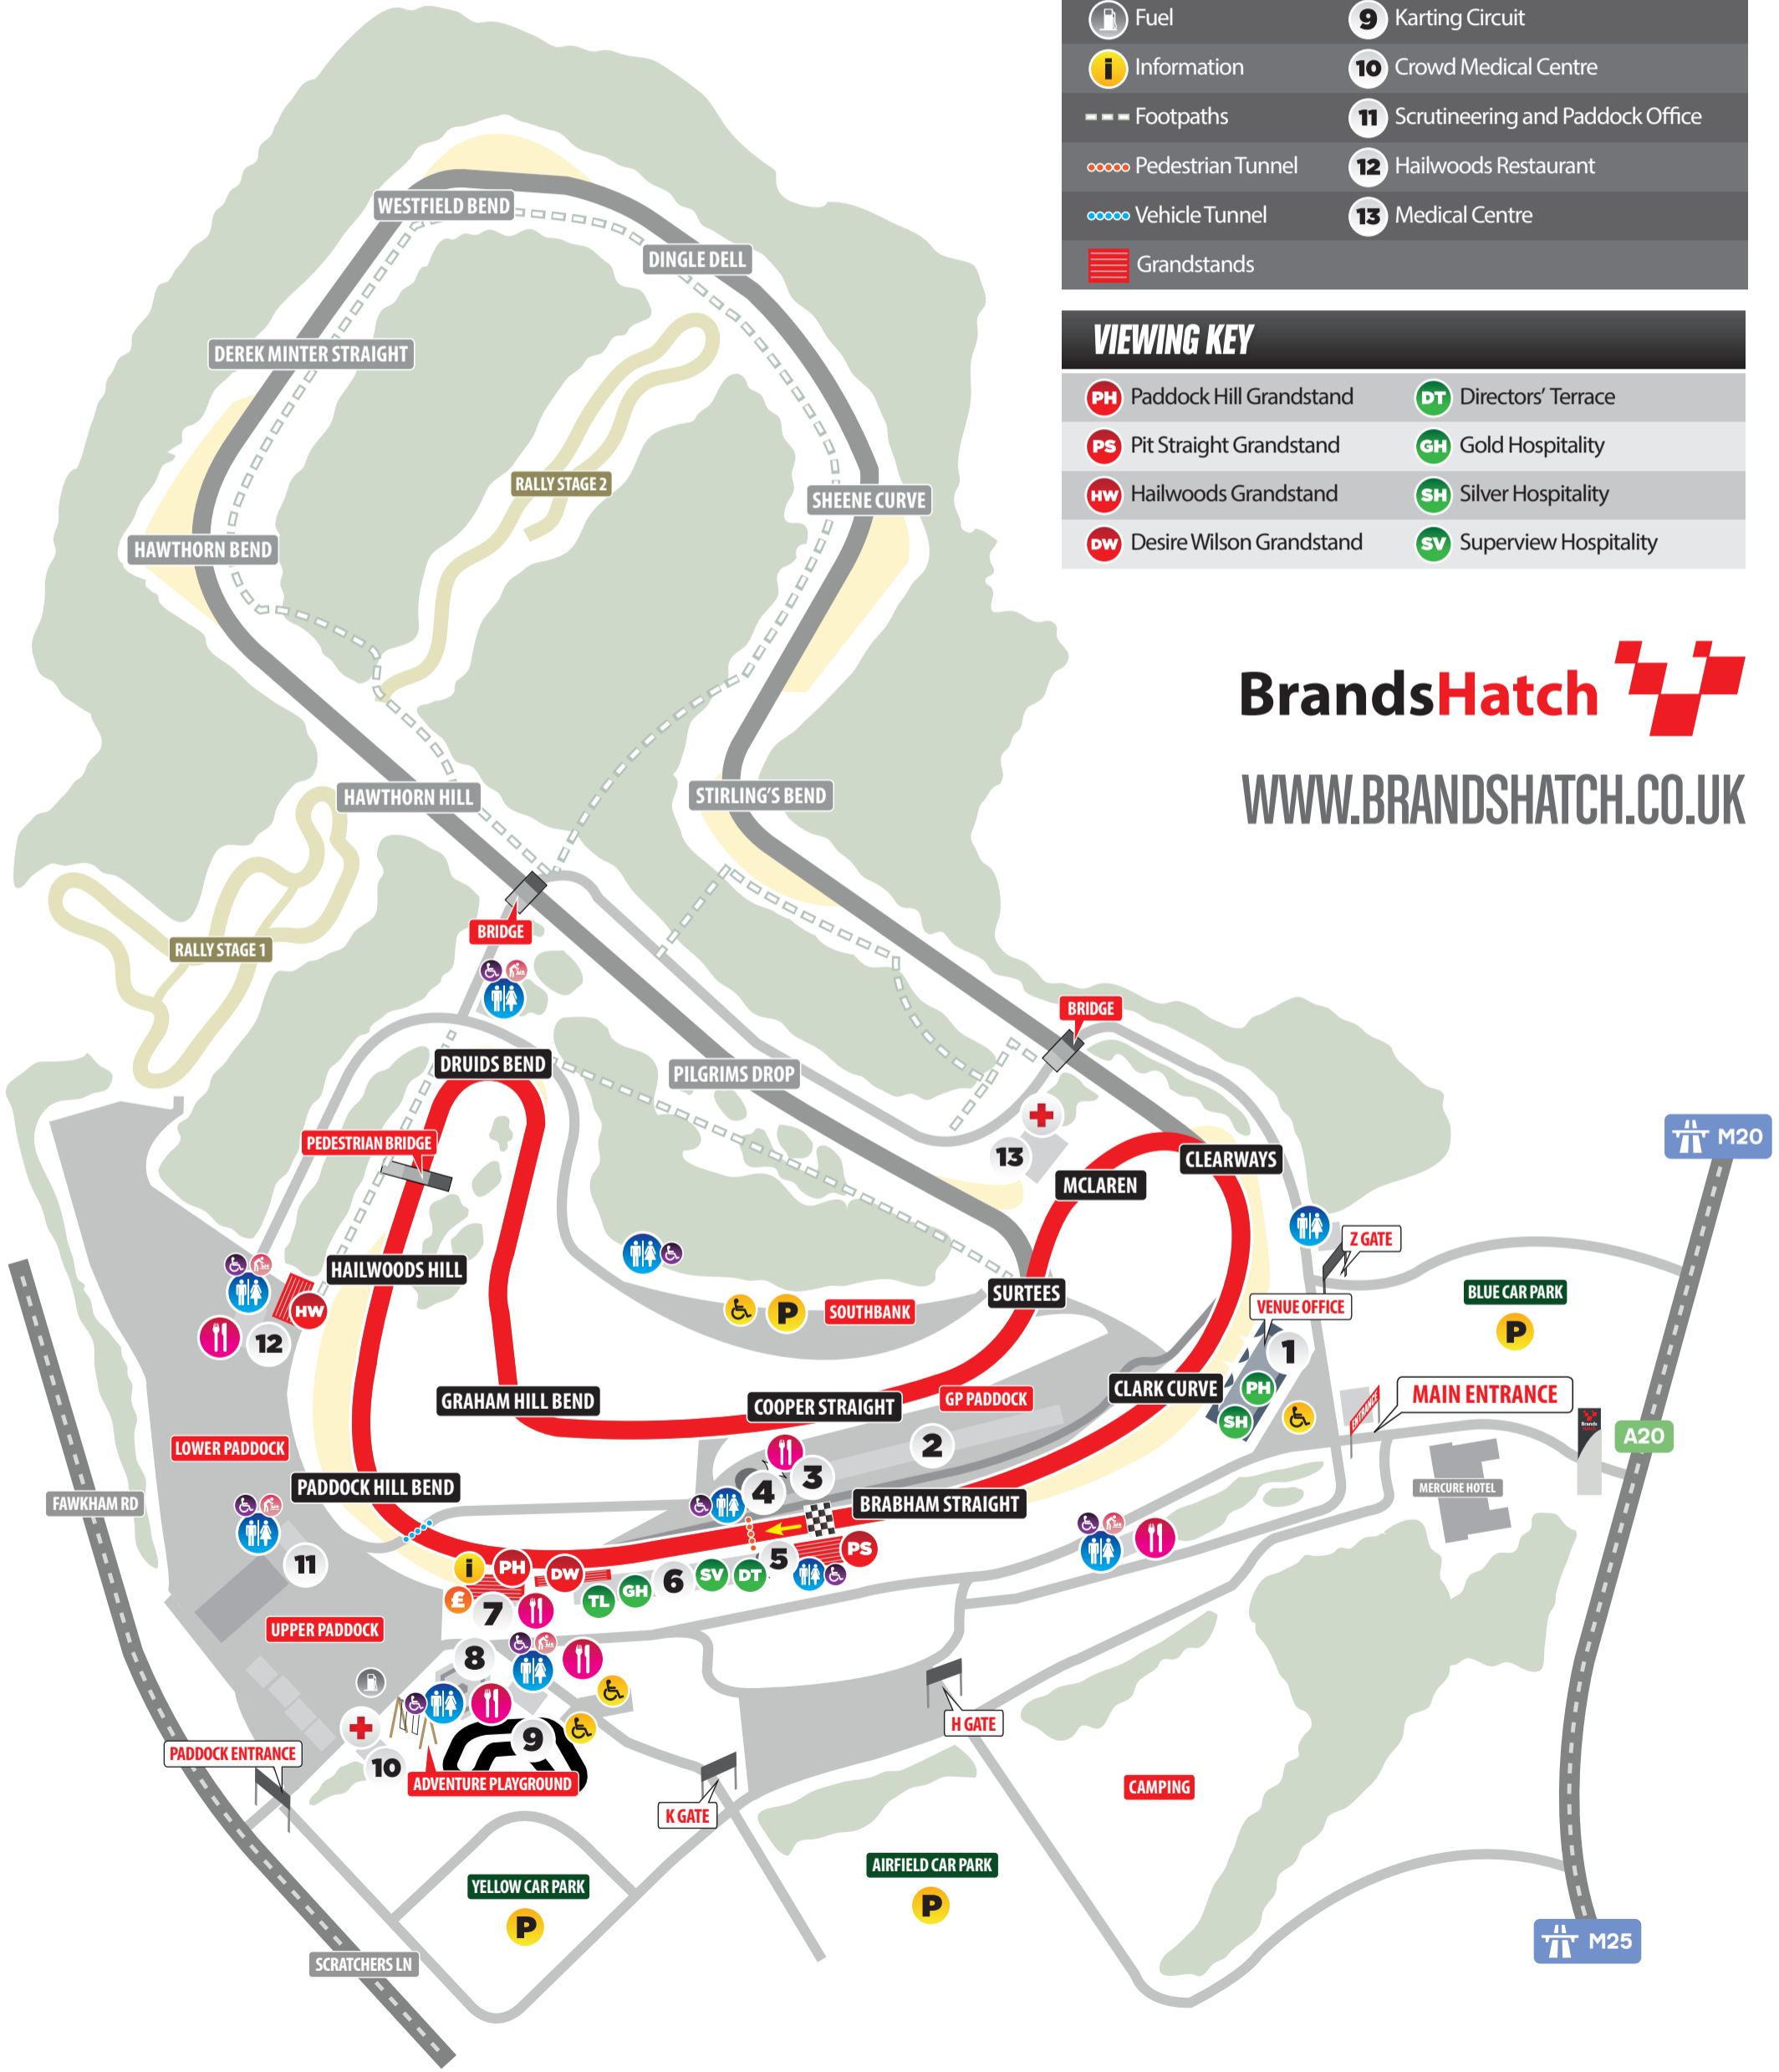

# BRANDS HATCH INDY CIRCUIT

BRANDS HATCH CIRCUIT, LONDON ROAD,  
WEST KINGSDOWN, SEVENOAKS, KENT TN15 6FS

TEL: 01474 872331

## MAP KEY

Not all facilities are available at every event

Parking	MotorSport Vision Centre
Disabled Parking	Pit Garages
Toilets	Media Centre
Disabled Toilets	Race Control
Baby Changing	Directors' Terrace
Food & Drink	Brabham Stewart Hospitality Suites
First Aid	Megastore Shop
Cash Point	Kentagon Restaurant
Fuel	Karting Circuit
Information	Crowd Medical Centre
Footpaths	Scrutineering and Paddock Office
Pedestrian Tunnel	Hailwoods Restaurant
Vehicle Tunnel	Medical Centre
Grandstands	

## VIEWING KEY

Paddock Hill Grandstand	Directors' Terrace
Pit Straight Grandstand	Gold Hospitality
Hailwoods Grandstand	Silver Hospitality
Desire Wilson Grandstand	Superview Hospitality

**BrandsHatch**

[WWW.BRANDSHATCH.CO.UK](http://WWW.BRANDSHATCH.CO.UK)