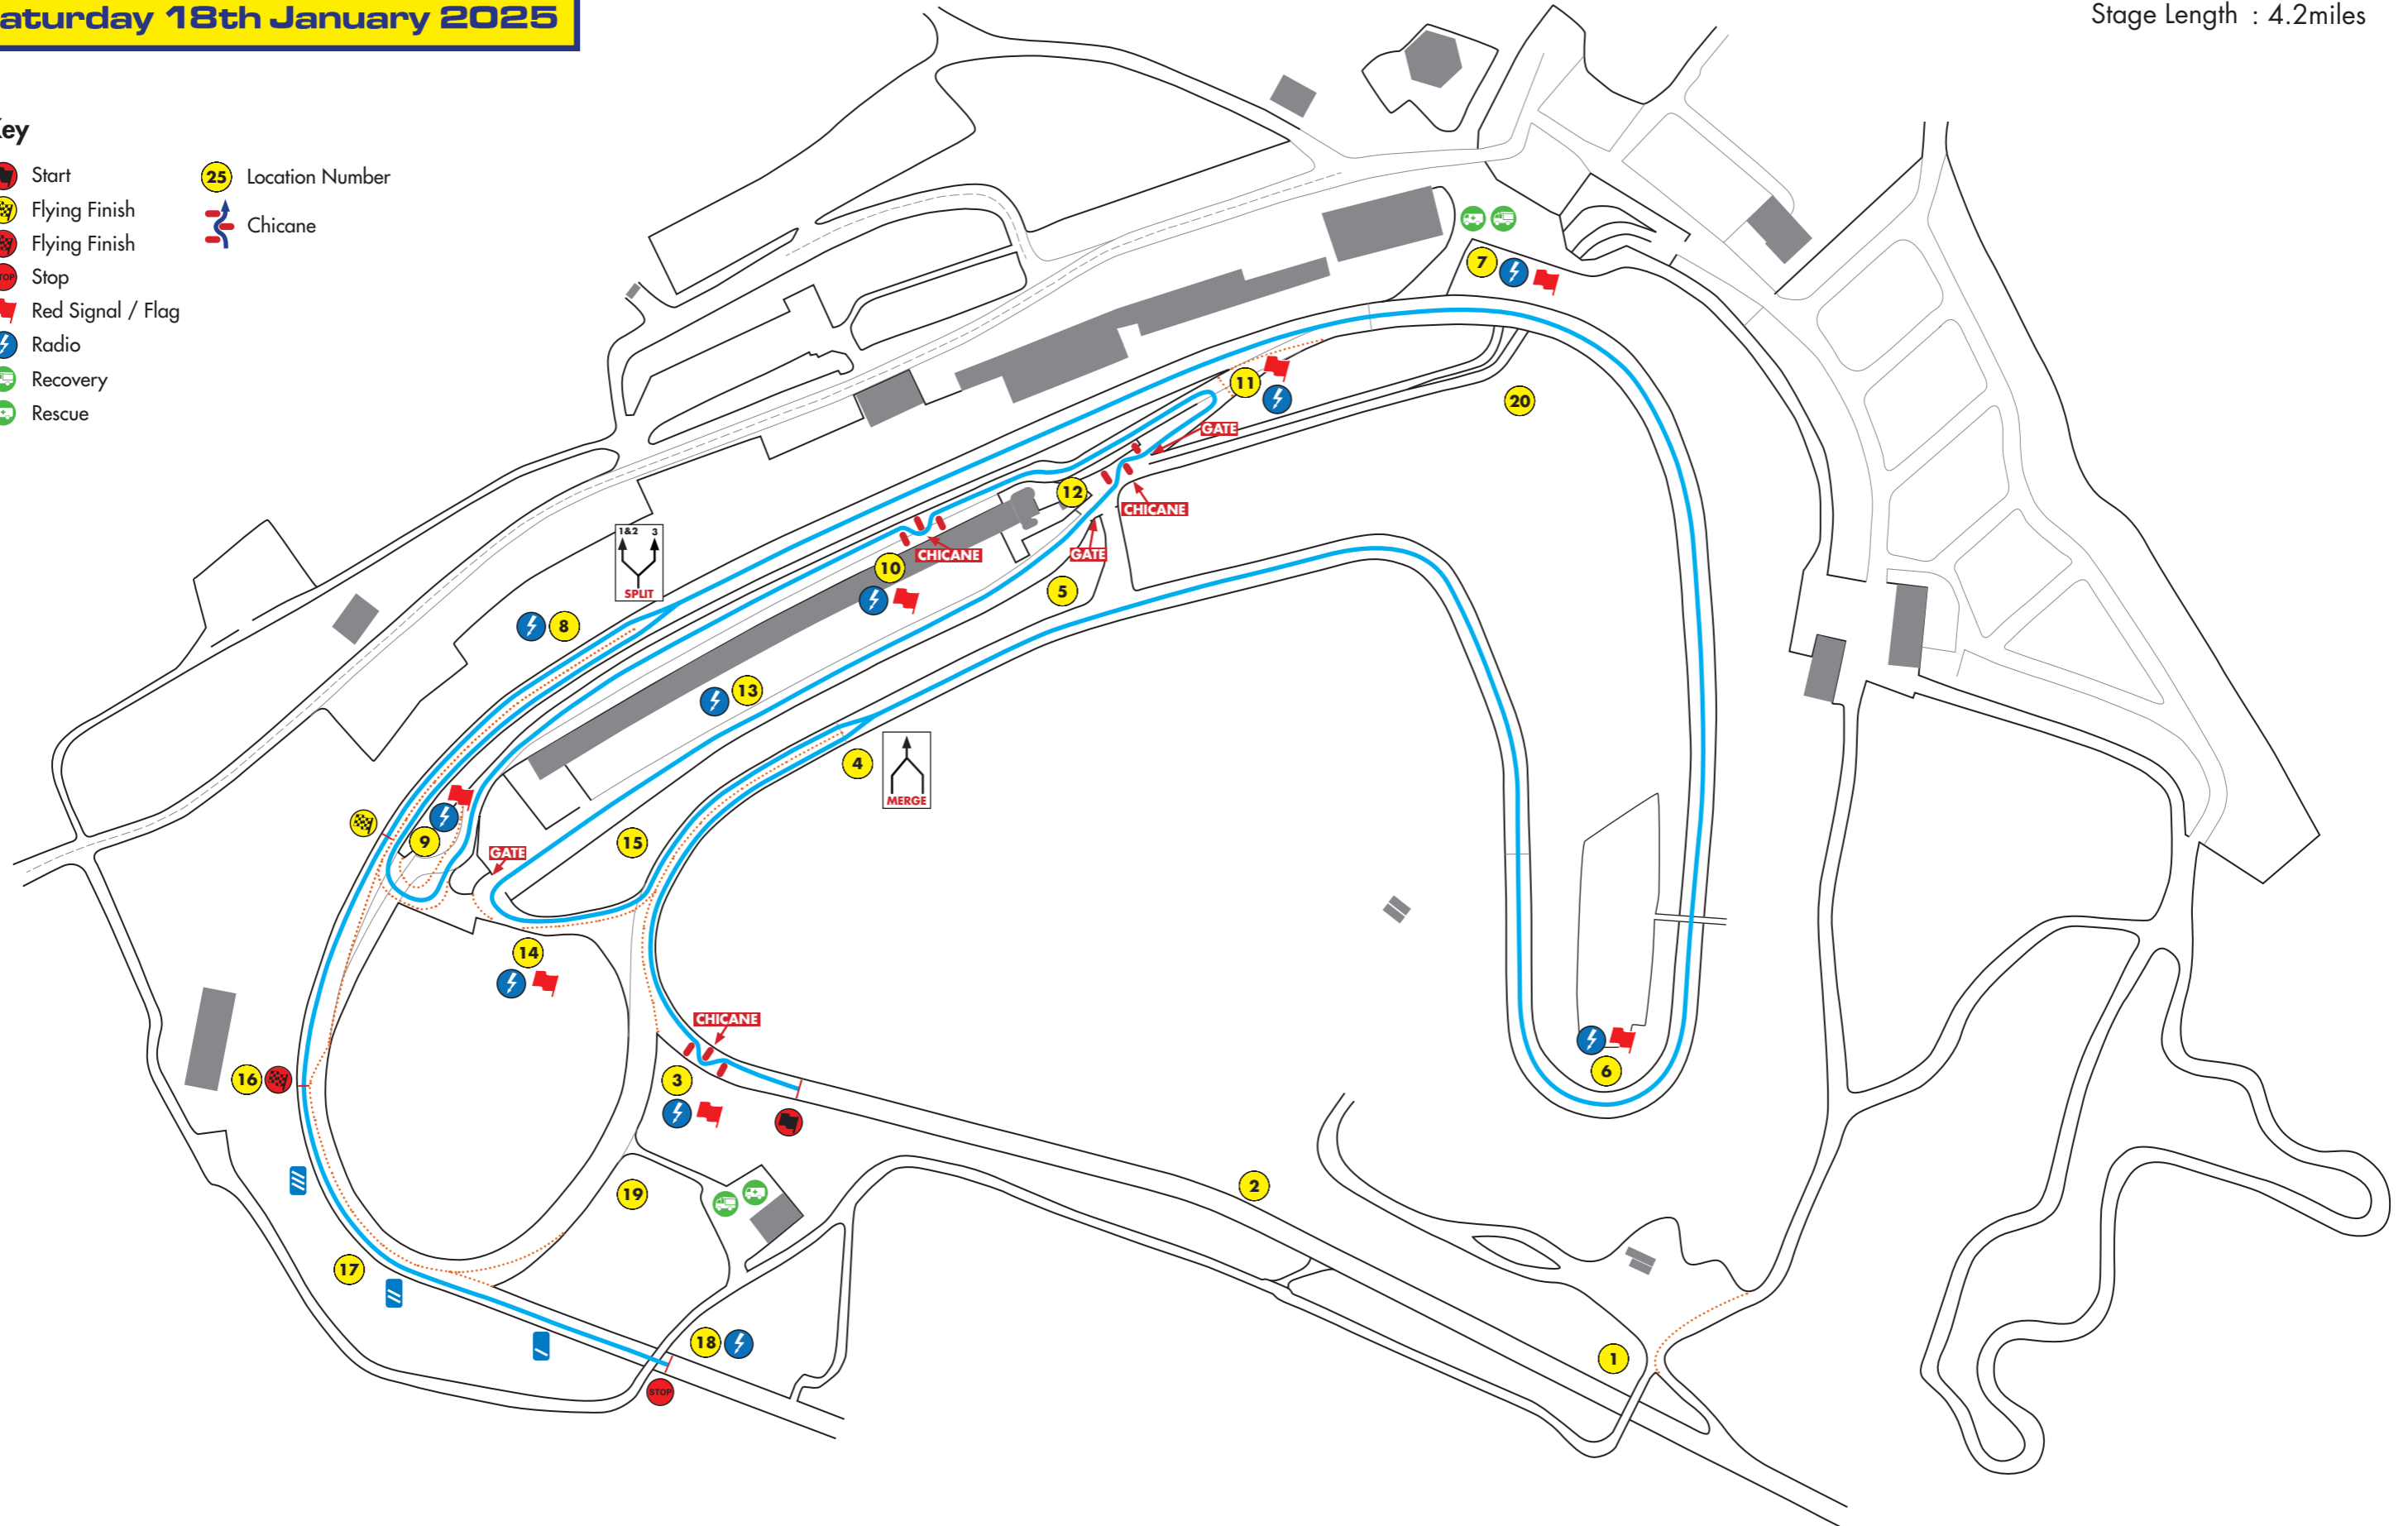

**SS1 & 2**

Stage Target : 8m 24s  
 Stage Bogey : 3m 09s  
 Stage Length : 4.2miles

**Key**

-  Start
-  Flying Finish
-  Flying Finish
-  Stop
-  Red Signal / Flag
-  Radio
-  Recovery
-  Rescue
-  Location Number
-  Chicane

**Key**

-  Start
-  Flying Finish
-  Flying Finish
-  Stop
-  Red Signal / Flag
-  Radio
-  Recovery
-  Rescue
-  Location Number
-  Chicane

**Key**

-  Start
-  Flying Finish
-  Flying Finish
-  Stop
-  Red Signal / Flag
-  Radio
-  Recovery
-  Rescue
-  Location Number
-  Chicane

**Stage 7 & 8**

Stage Target : 8m 48s  
 Stage Bogey : 3m 18s  
 Stage Length : 4.4miles

**Key**

-  Start
-  Location Number
-  Flying Finish
-  Flying Finish
-  Stop
-  Red Signal / Flag
-  Radio
-  Recovery
-  Rescue
-  Chicane