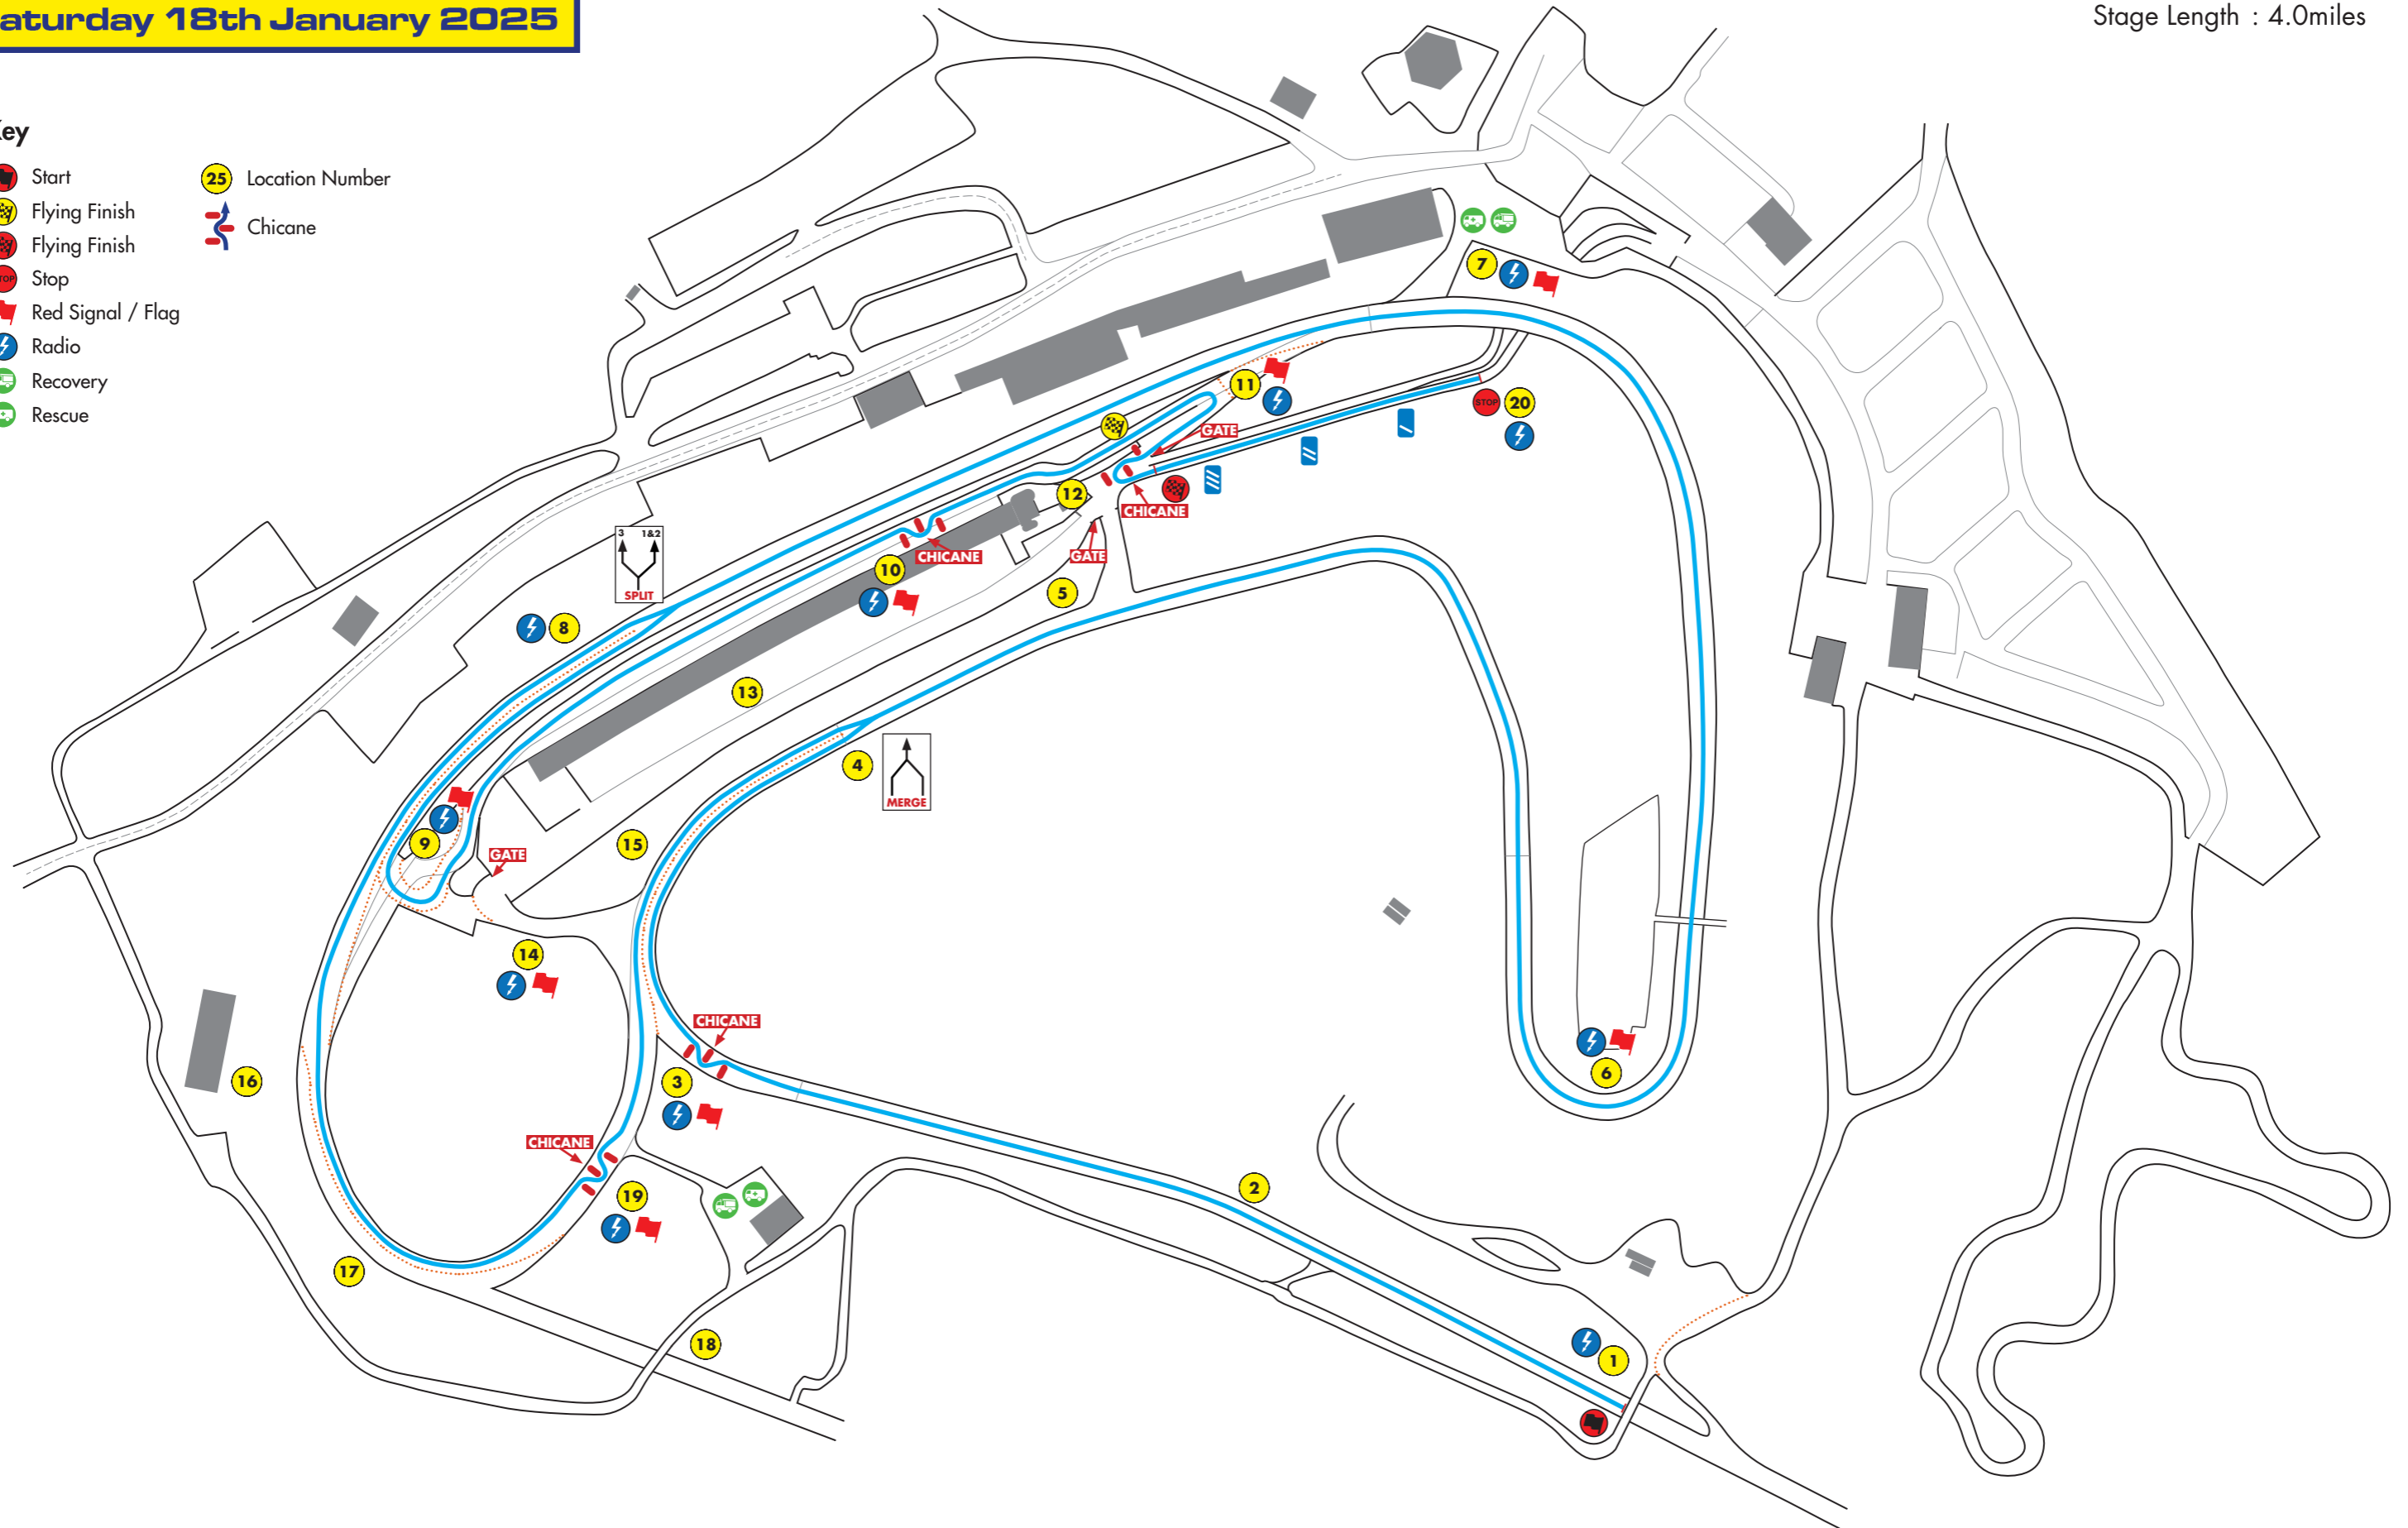

**SS1 & 2**

Stage Target : 8m 24s  
 Stage Bogey : 3m 09s  
 Stage Length : 4.2miles

**Key**

-  Start
-  Flying Finish
-  Flying Finish
-  Stop
-  Red Signal / Flag
-  Radio
-  Recovery
-  Rescue
-  Location Number
-  Chicane

**Key**

-  Start
-  Flying Finish
-  Flying Finish
-  Stop
-  Red Signal / Flag
-  Radio
-  Recovery
-  Rescue
-  Location Number
-  Chicane

**Key**

-  Start
-  Flying Finish
-  Flying Finish
-  Stop
-  Red Signal / Flag
-  Radio
-  Recovery
-  Rescue
-  Location Number
-  Chicane

**Stage 7 & 8**

Stage Target : 8m 48s  
 Stage Bogey : 3m 18s  
 Stage Length : 4.4miles

**Key**

-  Start
-  Location Number
-  Flying Finish
-  Flying Finish
-  Stop
-  Red Signal / Flag
-  Radio
-  Recovery
-  Rescue
-  Chicane