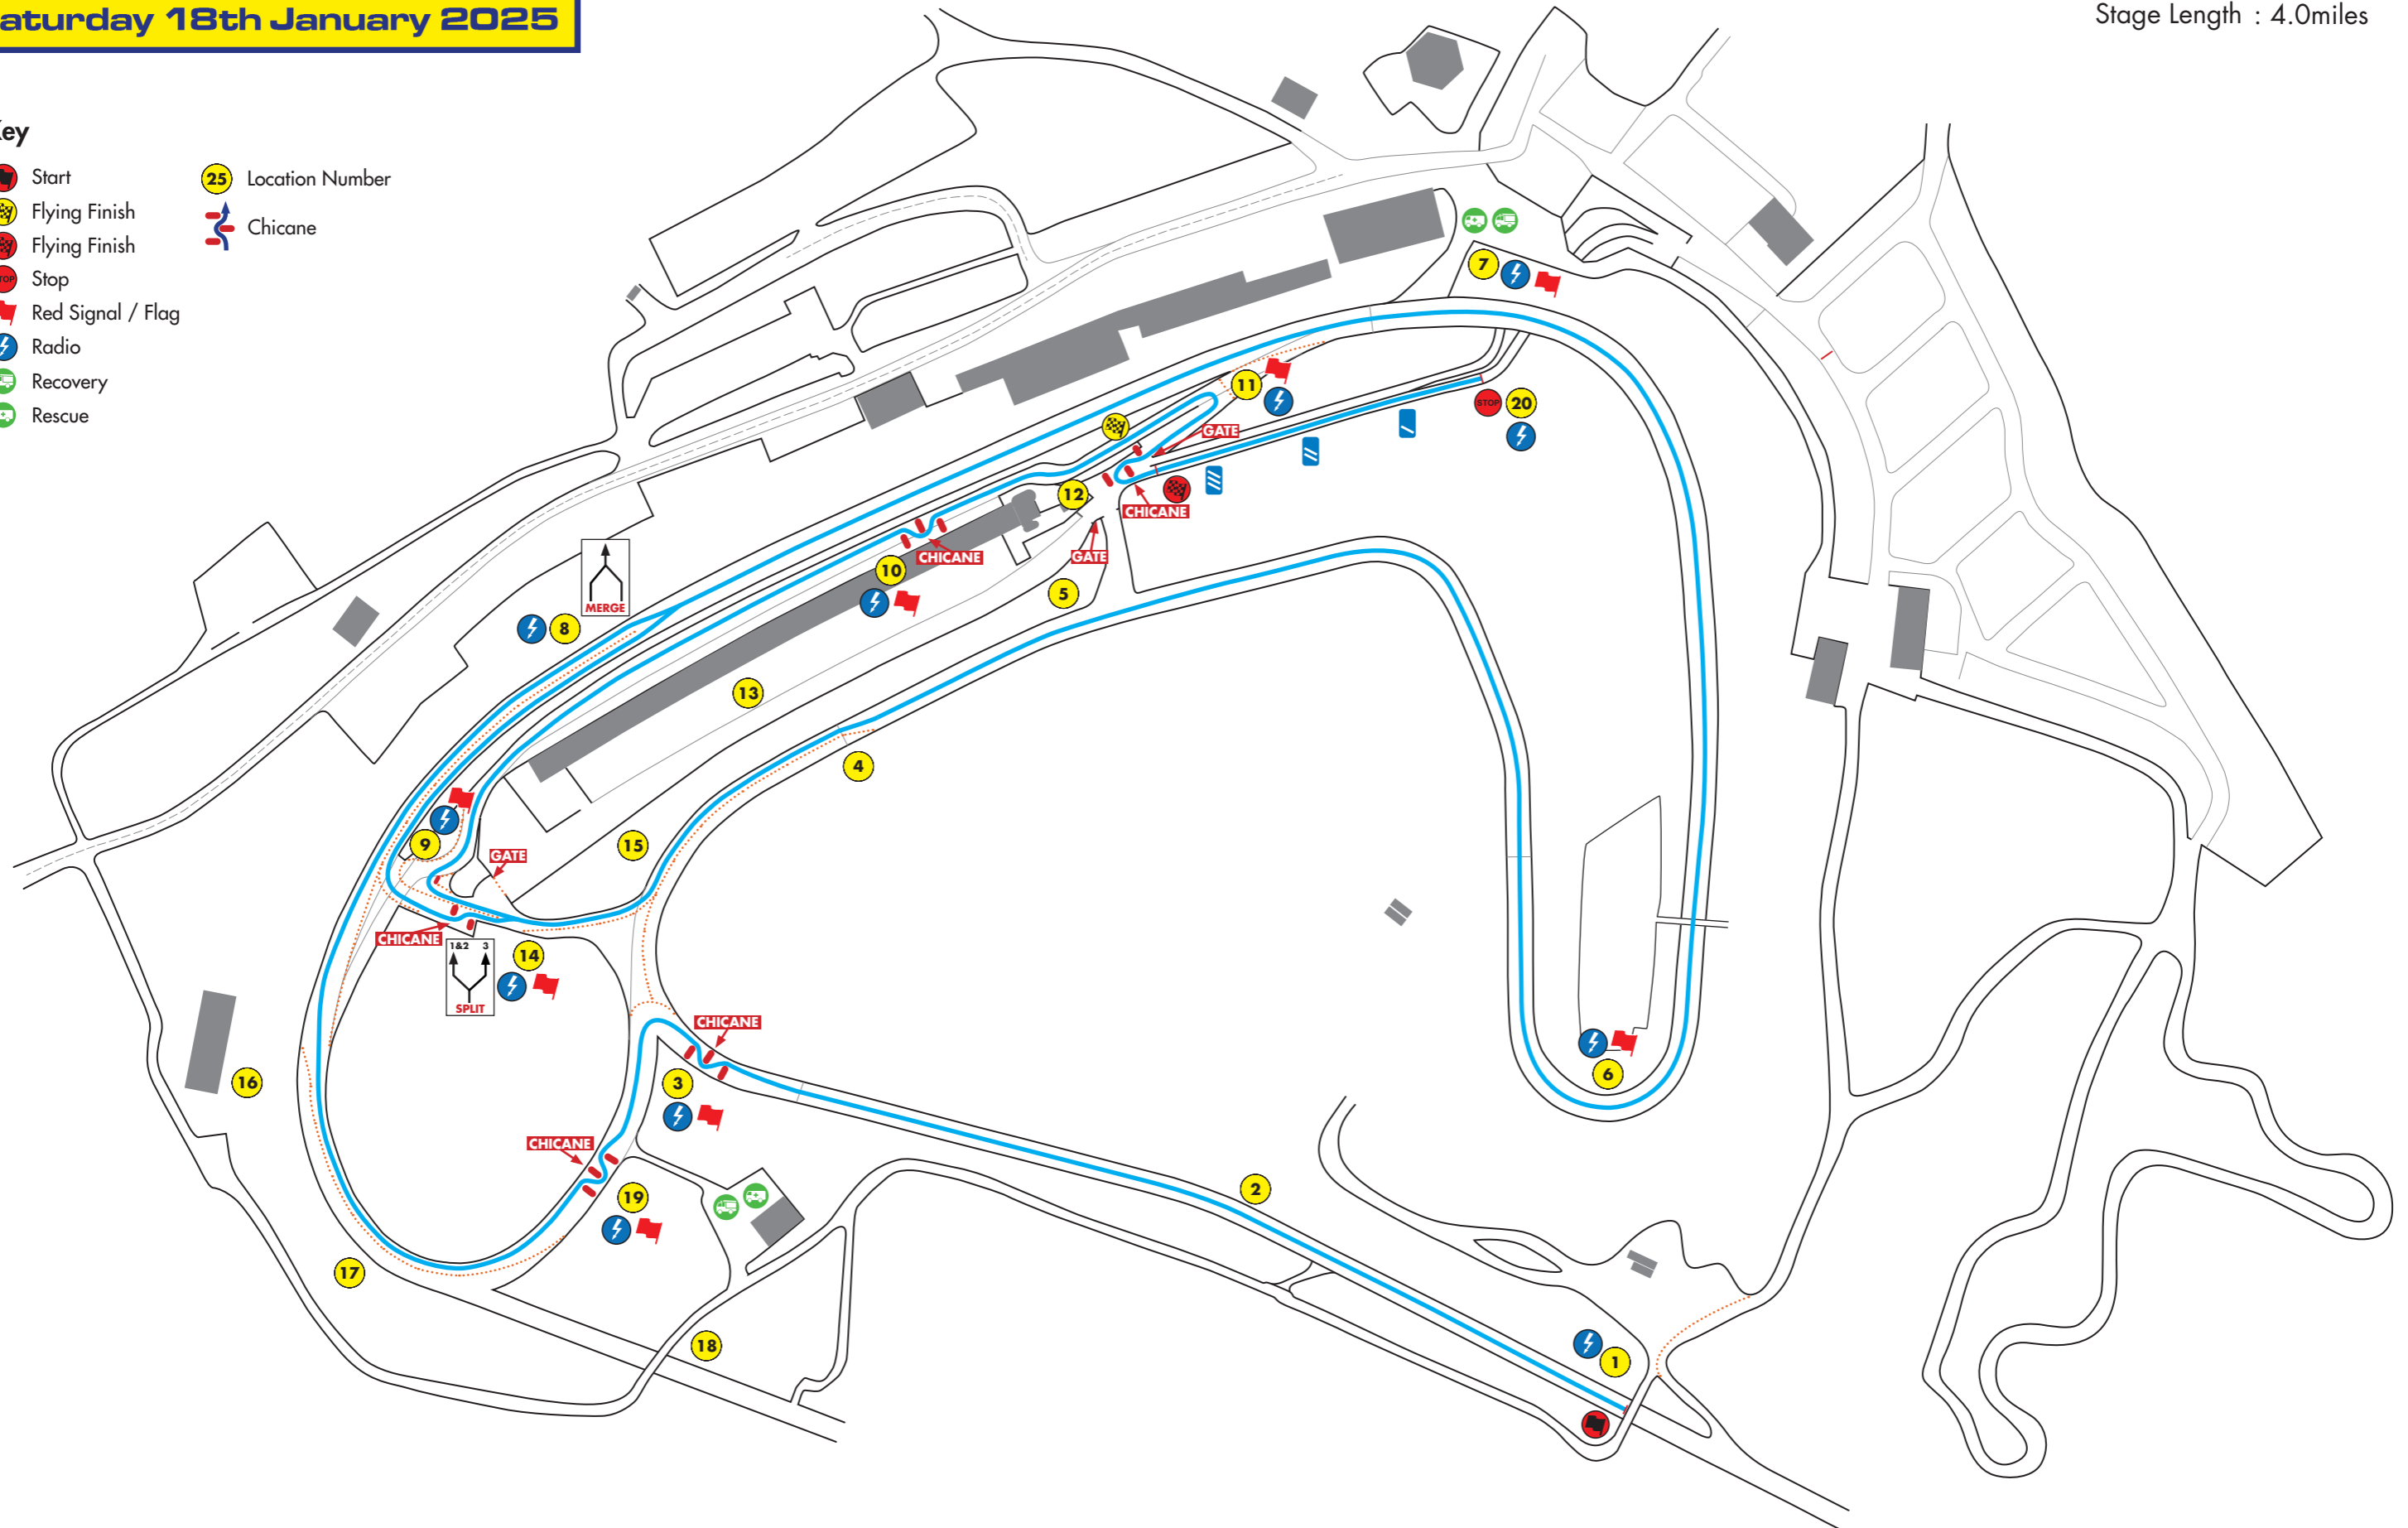

**SS1 & 2**

Stage Target : 8m 24s  
 Stage Bogey : 3m 09s  
 Stage Length : 4.2miles

**Key**

-  Start
-  Flying Finish
-  Flying Finish
-  Stop
-  Red Signal / Flag
-  Radio
-  Recovery
-  Rescue
-  Location Number
-  Chicane

**Key**

-  Start
-  Flying Finish
-  Flying Finish
-  Stop
-  Red Signal / Flag
-  Radio
-  Recovery
-  Rescue
-  Location Number
-  Chicane

**Key**

-  Start
-  Flying Finish
-  Flying Finish
-  Stop
-  Red Signal / Flag
-  Radio
-  Recovery
-  Rescue
-  Location Number
-  Chicane

**Stage 7 & 8**

Stage Target : 8m 48s  
 Stage Bogey : 3m 18s  
 Stage Length : 4.4miles

**Key**

-  Start
-  Location Number
-  Flying Finish
-  Flying Finish
-  Stop
-  Red Signal / Flag
-  Radio
-  Recovery
-  Rescue
-  Chicane