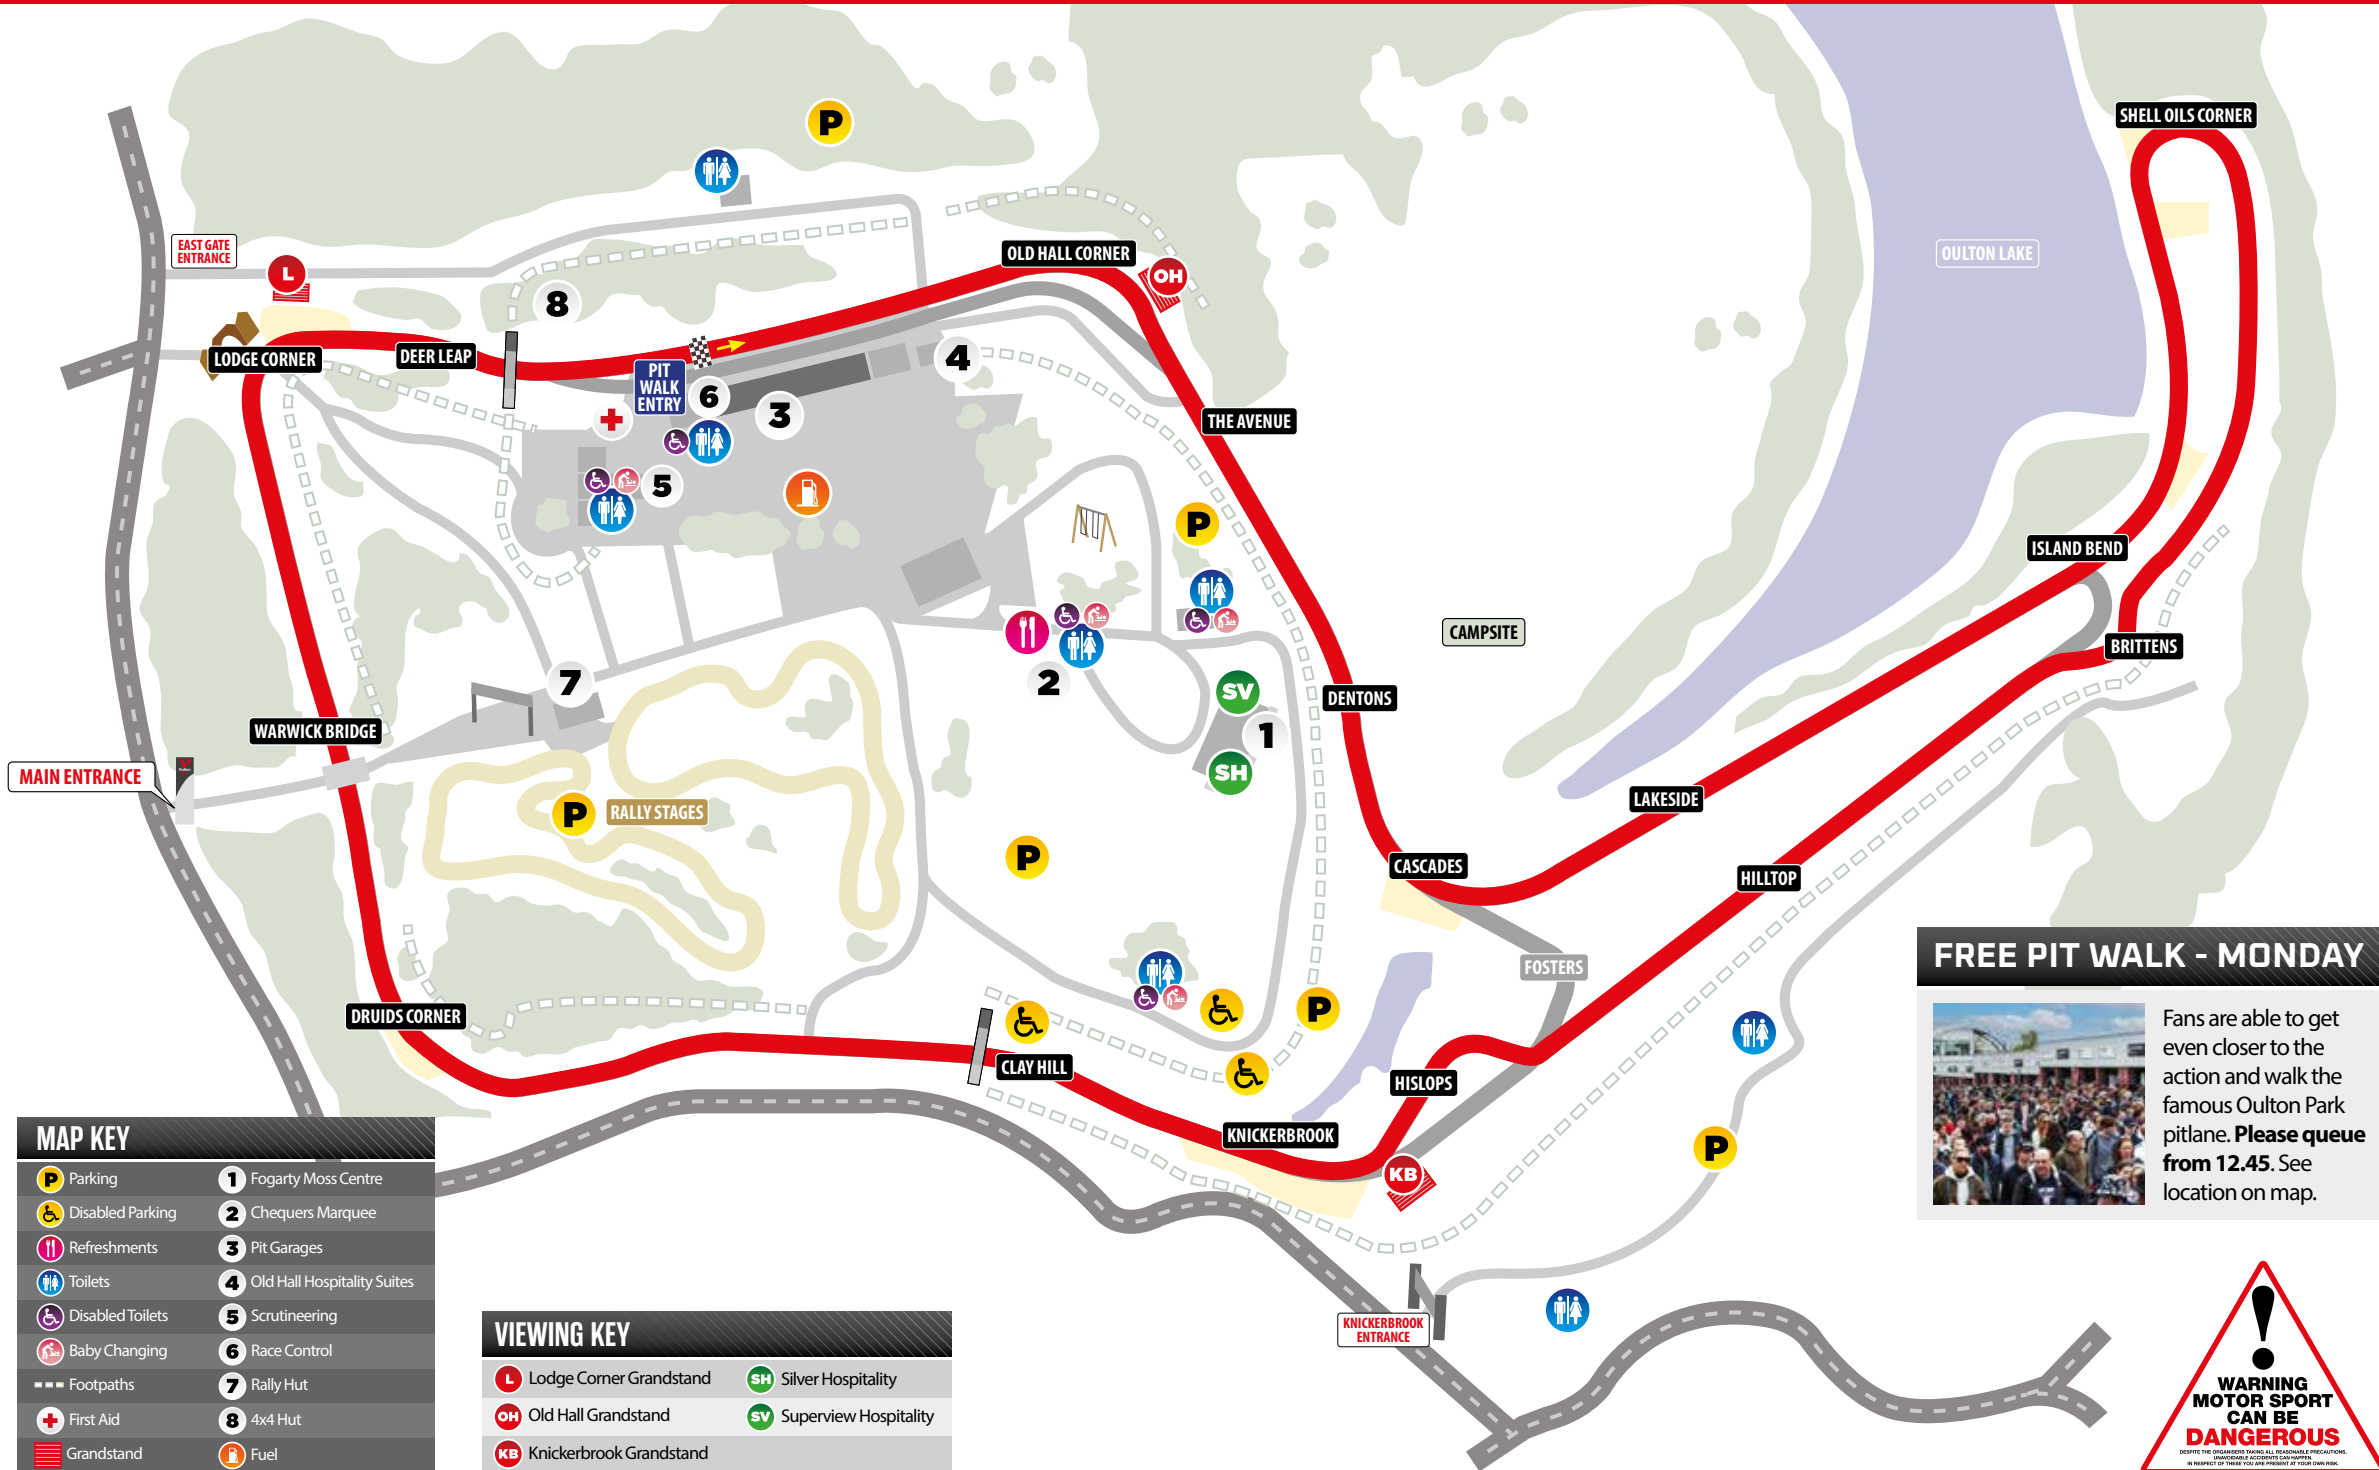

# VENUE MAP

MAP KEY	
Parking	Fogarty Moss Centre
Disabled Parking	Chequers Marquee
Refreshments	Pit Garages
Toilets	Old Hall Hospitality Suites
Disabled Toilets	Scrutineering
Baby Changing	Race Control
Footpaths	Rally Hut
First Aid	4x4 Hut
Grandstand	Fuel

VIEWING KEY	
Lodge Corner Grandstand	Silver Hospitality
Old Hall Grandstand	Superview Hospitality
Knickerbrook Grandstand	

### FREE PIT WALK - MONDAY

Fans are able to get even closer to the action and walk the famous Oulton Park pitlane. **Please queue from 12.45.** See location on map.