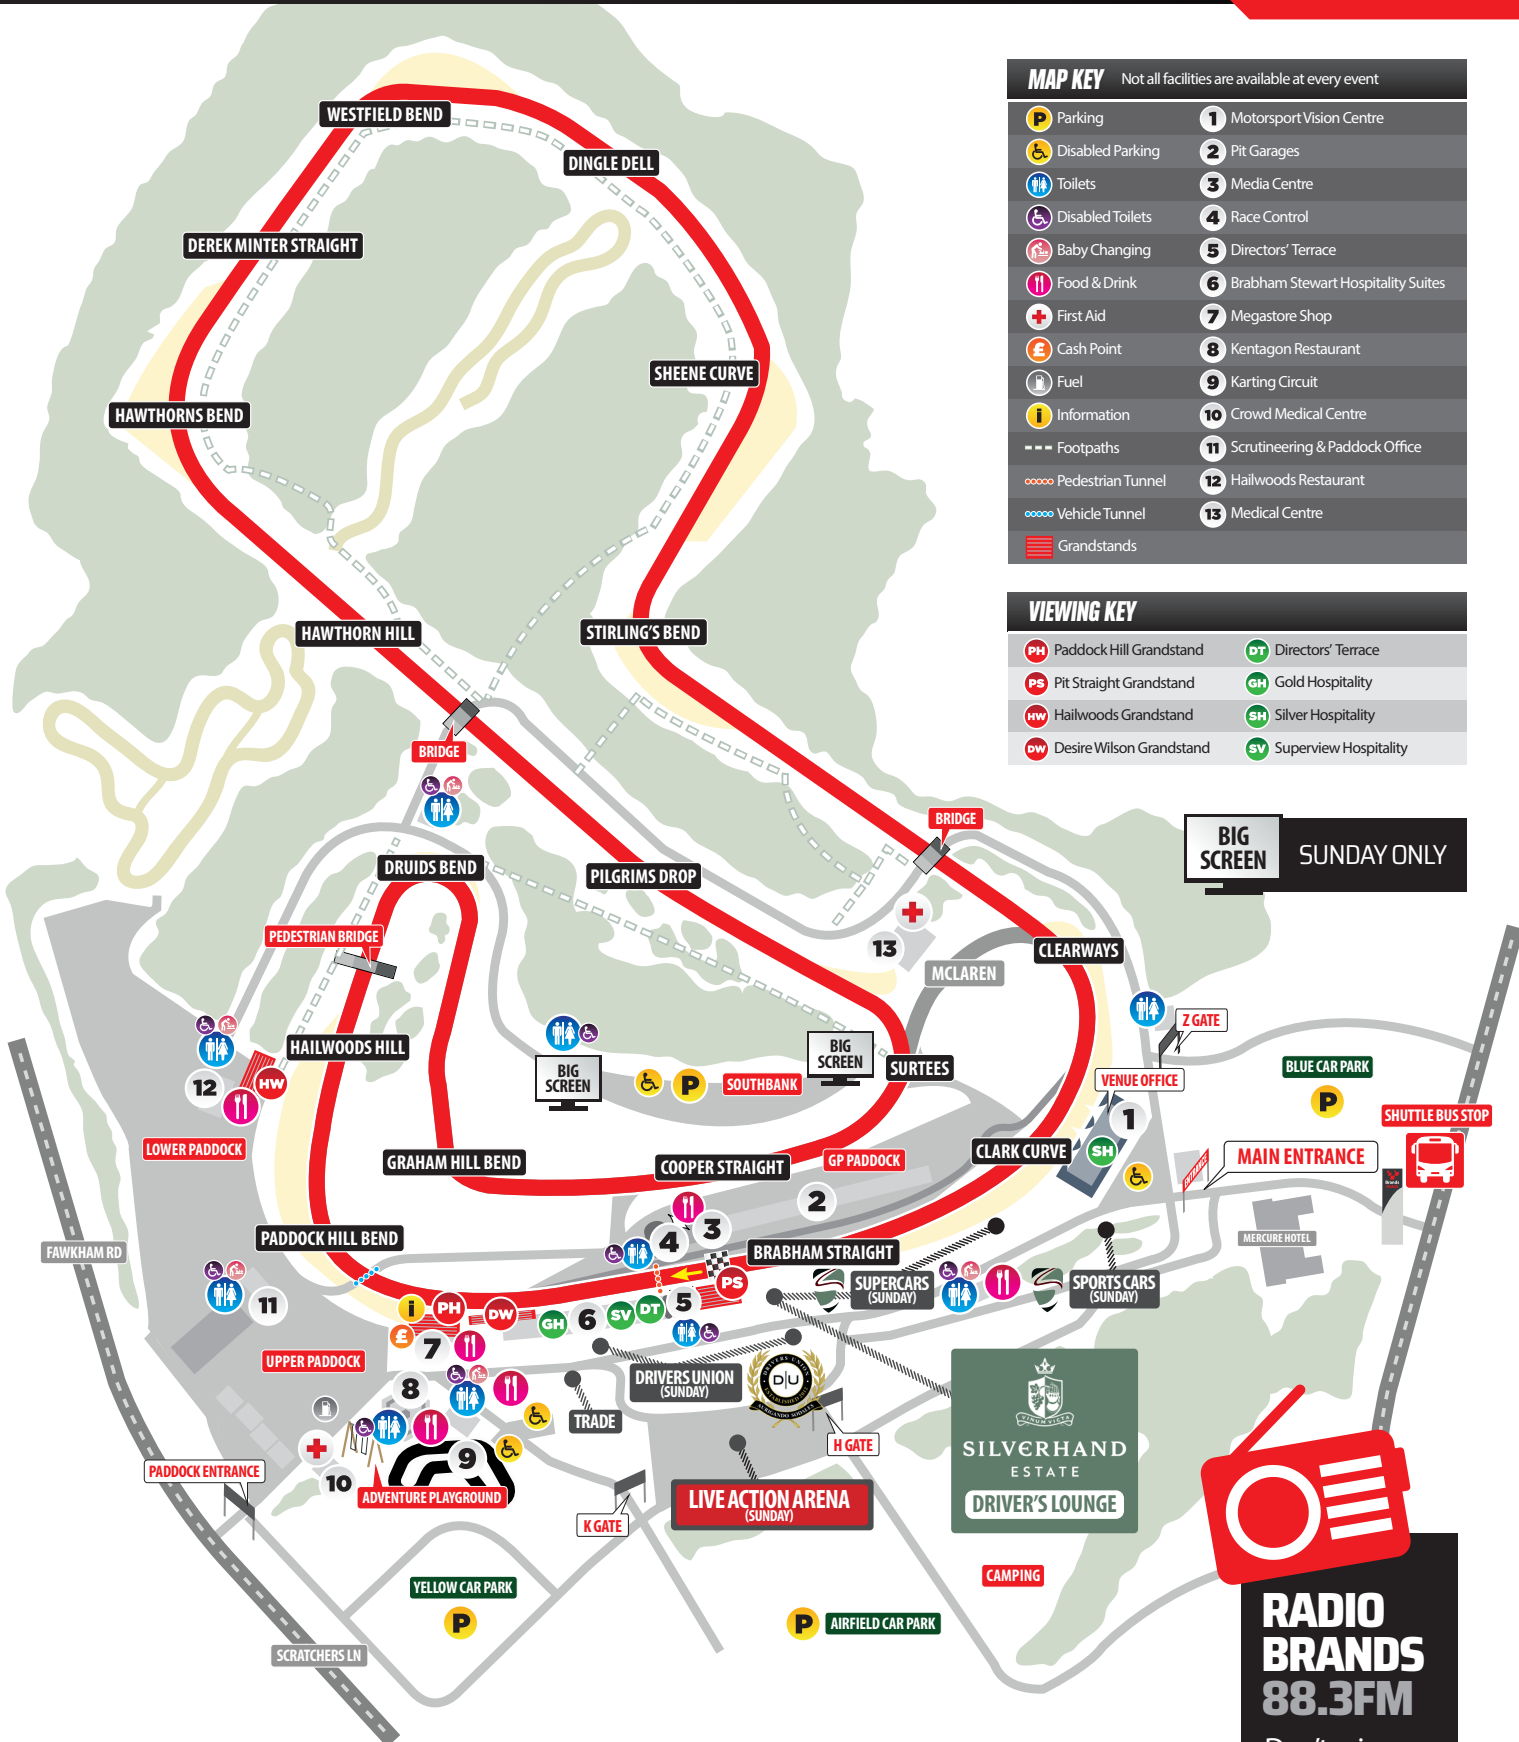

BRANDS HATCH VENUE GUIDE

MAP KEY

Not all facilities are available at every event

Parking	Motorsport Vision Centre
Disabled Parking	Pit Garages
Toilets	Media Centre
Disabled Toilets	Race Control
Baby Changing	Directors' Terrace
Food & Drink	Brabham Stewart Hospitality Suites
First Aid	Megastore Shop
Cash Point	Kentagon Restaurant
Fuel	Karting Circuit
Information	Crowd Medical Centre
Footpaths	Scrutineering & Paddock Office
Pedestrian Tunnel	Hailwoods Restaurant
Vehicle Tunnel	Medical Centre
Grandstands	

VIEWING KEY

Paddock Hill Grandstand	Directors' Terrace
Pit Straight Grandstand	Gold Hospitality
Hailwoods Grandstand	Silver Hospitality
Desire Wilson Grandstand	Superview Hospitality

BIG SCREEN SUNDAY ONLY